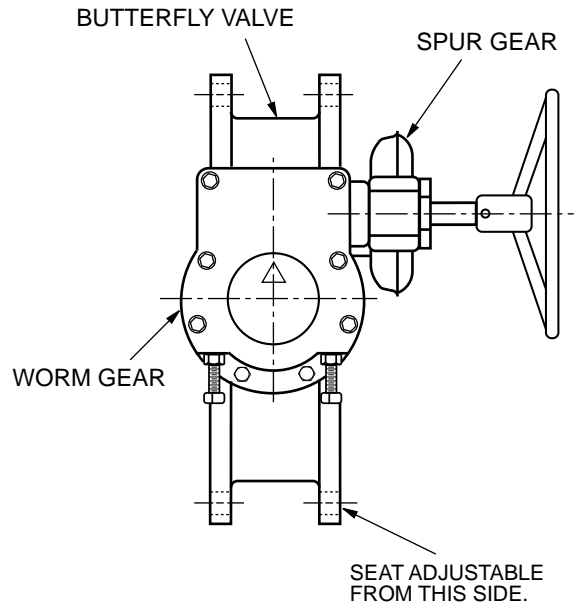

STANDARD POSITION

90° POSITION

180° POSITION

270° POSITION

BUTTERFLY VALVE WORM GEAR ACTUATOR MOUNTING POSITIONS

DATE 5-23-02

VAL-MATIC[®] VALVE AND MANUFACTURING CORP.

DRWG. NO.
VM-2000/WGA