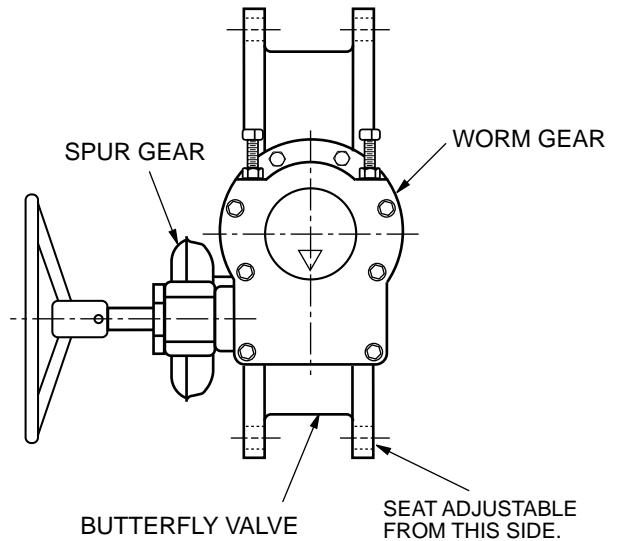

STANDARD POSITION

90° POSITION

180° POSITION

270° POSITION

BUTTERFLY VALVE WORM GEAR ACTUATOR MOUNTING POSITIONS

DATE 5-23-02

VAL-MATIC[®] VALVE AND MANUFACTURING CORP.

DRWG. NO.
VM-2000/WGA