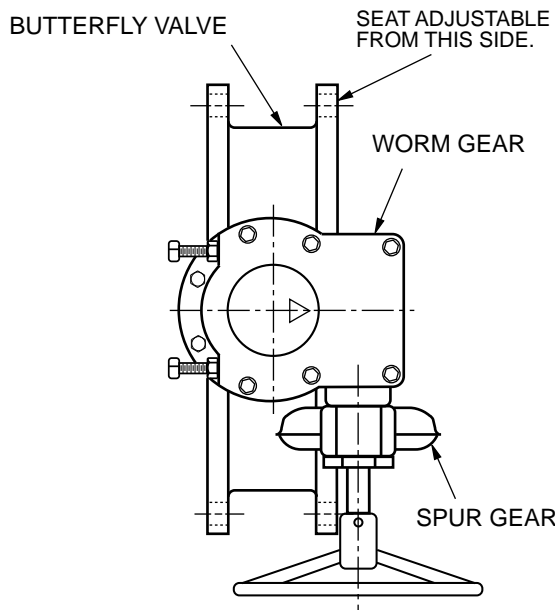

STANDARD POSITION

90° POSITION

180° POSITION

270° POSITION

BUTTERFLY VALVE WORM GEAR ACTUATOR MOUNTING POSITIONS

DATE 5-23-02

VAL-MATIC[®] VALVE AND MANUFACTURING CORP.

DRWG. NO.
VM-2000/WGA